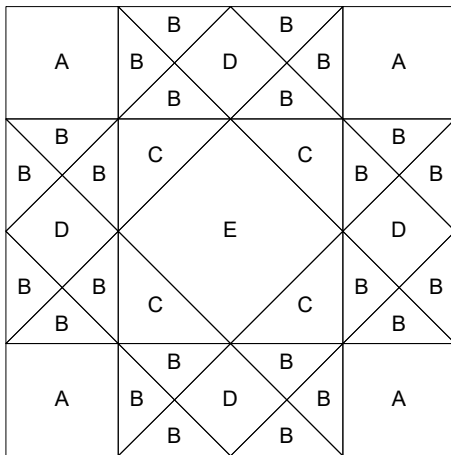

Square and Star

Key Block (13/100 actual size)

Cutting Diagrams

Patch Count

4 patches

1 patch